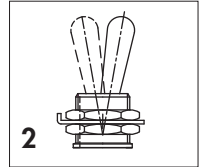

Единый адрес: amn@nt-rt.ru | <http://apem.nt-rt.ru>

CSG series

New!

Switch guards for switch series 5000M - 600H

Overview

Dimensions : first dimensions are in mm while inches are shown as bracketed numbers.

Packaging unit : 40 pieces

CSG series

Switch guards for switch series 5000M - 600H

New!

NUMBER OF POSITIONS

2 2 positions

SWITCH GUARD TYPE

Locked in down position