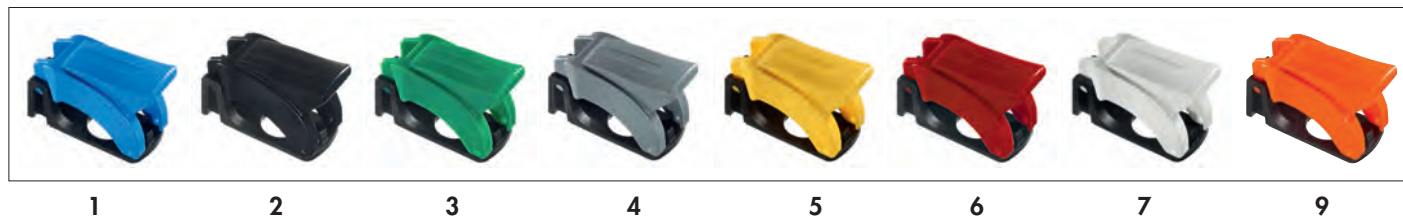

По вопросам продаж и поддержки обращайтесь:

Архангельск (8182)63-90-72
Астана (7172)727-132
Астрахань (8512)99-46-04
Барнаул (3852)73-04-60
Белгород (4722)40-23-64
Брянск (4832)59-03-52
Владивосток (423)249-28-31
Волгоград (844)278-03-48
Вологда (8172)26-41-59
Воронеж (473)204-51-73
Екатеринбург (343)384-55-89

Иваново (4932)77-34-06
Ижевск (3412)26-03-58
Казань (843)206-01-48
Калининград (4012)72-03-81
Калуга (4842)92-23-67
Кемерово (3842)65-04-62
Киров (8332)68-02-04
Краснодар (861)203-40-90
Красноярск (391)204-63-61
Курск (4712)77-13-04
Липецк (4742)52-20-81

Магнитогорск (3519)55-03-13
Москва (495)268-04-70
Мурманск (8152)59-64-93
Набережные Челны (8552)20-53-41
Нижний Новгород (831)429-08-12
Новокузнецк (3843)20-46-81
Новосибирск (383)227-86-73
Омск (3812)21-46-40
Орел (4862)44-53-42
Оренбург (3532)37-68-04
Пенза (8412)22-31-16

Пермь (342)205-81-47
Ростов-на-Дону (863)308-18-15
Рязань (4912)46-61-64
Самара (846)206-03-16
Санкт-Петербург (812)309-46-40
Саратов (845)249-38-78
Севастополь (8692)22-31-93
Симферополь (3652)67-13-56
Смоленск (4812)29-41-54
Сочи (862)225-72-31
Ставрополь (8652)20-65-13

Сургут (3462)77-98-35
Тверь (4822)63-31-35
Томск (3822)98-41-53
Тула (4872)74-02-29
Тюмень (3452)66-21-18
Ульяновск (8422)24-23-59
Уфа (347)229-48-12
Хабаровск (4212)92-98-04
Челябинск (351)202-03-61
Череповец (8202)49-02-64
Ярославль (4852)69-52-93

Единый адрес: amn@nt-rt.ru | <http://apem.nt-rt.ru>