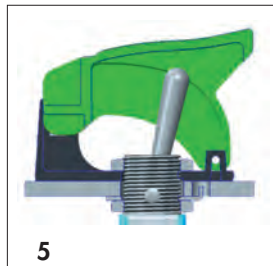

Packaging unit : 40 pieces

CSG series

Switch guards for switch series 5000M - 600H

New!

NUMBER OF POSITIONS

2 2 positions

SWITCH GUARD TYPE

Locked in down position