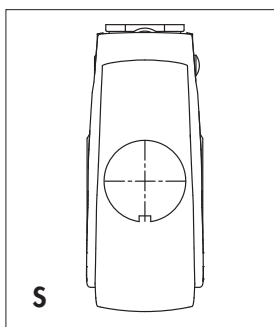

Locked in either position

CUT-OUT TYPE

For bushing with keyway

CUT-OUT ORIENTATION

N

S

New!

Switch guards for switch series 5000M - 600H