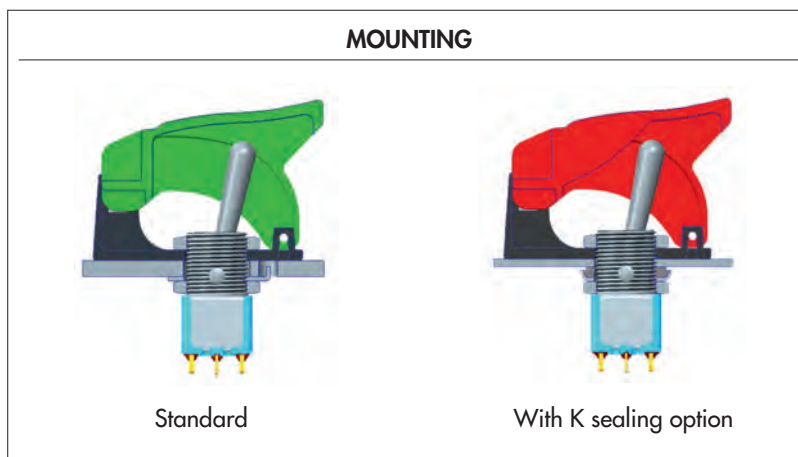

По вопросам продаж и поддержки обращайтесь:

Архангельск (8182)63-90-72
Астана (7172)727-132
Астрахань (8512)99-46-04
Барнаул (3852)73-04-60
Белгород (4722)40-23-64
Брянск (4832)59-03-52
Владивосток (423)249-28-31
Волгоград (844)278-03-48
Вологда (8172)26-41-59
Воронеж (473)204-51-73
Екатеринбург (343)384-55-89

Иваново (4932)77-34-06
Ижевск (3412)26-03-58
Казань (843)206-01-48
Калининград (4012)72-03-81
Калуга (4842)92-23-67
Кемерово (3842)65-04-62
Киров (8332)68-02-04
Краснодар (861)203-40-90
Красноярск (391)204-63-61
Курск (4712)77-13-04
Липецк (4742)52-20-81

Магнитогорск (3519)55-03-13
Москва (495)268-04-70
Мурманск (8152)59-64-93
Набережные Челны (8552)20-53-41
Нижний Новгород (831)429-08-12
Новокузнецк (3843)20-46-81
Новосибирск (383)227-86-73
Омск (3812)21-46-40
Орел (4862)44-53-42
Оренбург (3532)37-68-04
Пенза (8412)22-31-16

Пермь (342)205-81-47
Ростов-на-Дону (863)308-18-15
Рязань (4912)46-61-64
Самара (846)206-03-16
Санкт-Петербург (812)309-46-40
Саратов (845)249-38-78
Севастополь (8692)22-31-93
Симферополь (3652)67-13-56
Смоленск (4812)29-41-54
Сочи (862)225-72-31
Ставрополь (8652)20-65-13

Сургут (3462)77-98-35
Тверь (4822)63-31-35
Томск (3822)98-41-53
Тула (4872)74-02-29
Тюмень (3452)66-21-18
Ульяновск (8422)24-23-59
Уфа (347)229-48-12
Хабаровск (4212)92-98-04
Челябинск (351)202-03-61
Череповец (8202)49-02-64
Ярославль (4852)69-52-93

Единый адрес: amn@nt-rt.ru | <http://apem.nt-rt.ru>