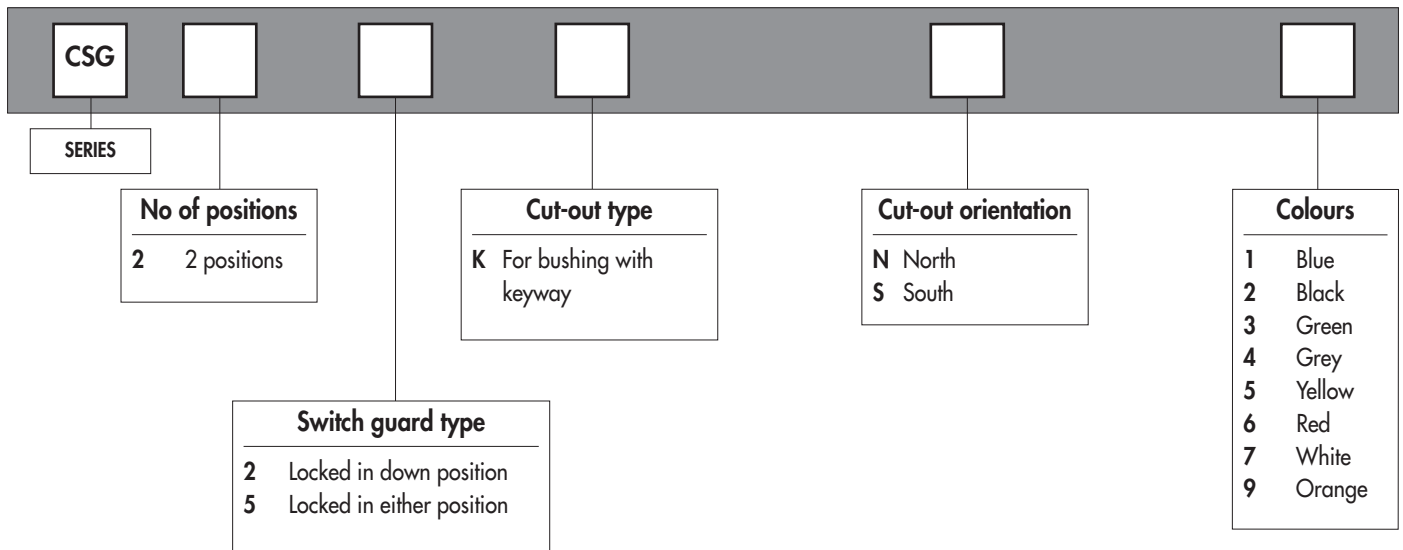

Единый адрес: amn@nt-rt.ru | <http://apem.nt-rt.ru>

CSG series

New!

Switch guards for switch series 5000M - 600H

Overview

Dimensions : first dimensions are in mm while inches are shown as bracketed numbers.