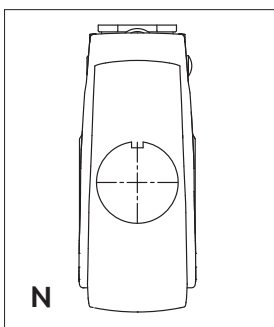

CUT-OUT ORIENTATION

N