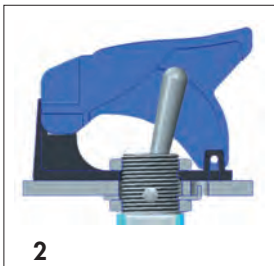

Packaging unit : 40 pieces

CSG series

Switch guards for switch series 5000M - 600H

New!

NUMBER OF POSITIONS

2 2 positions

SWITCH GUARD TYPE

Locked in down position