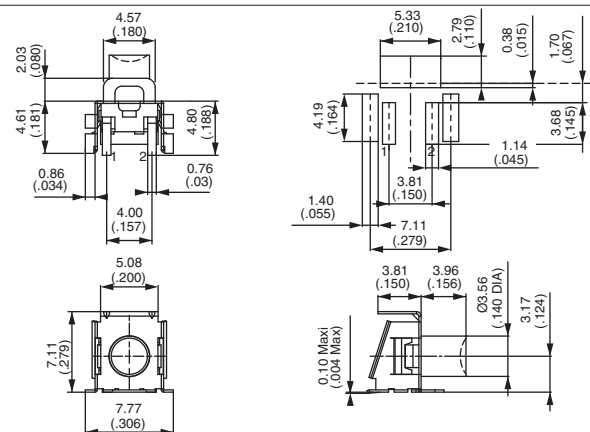

D162 series

SMT tact switches

6 x 6 mm case

UG1410A

- Excellent coplanarity
- Right angle for pick and place

ELECTRICAL SPECIFICATIONS

- Normally open (NO)
- Current/voltage rating : 50mA 12VDC max.
- Contact resistance : 100 mΩ max.
- Insulation resistance (at 100VDC) : 1.000 MΩ min.
- Dielectric strength : 250 Vrms
- Electrical life : 40.000 cycles

MATERIALS

- Case : high temperature 4/6 nylon
- Actuator : high temperature 4/6 nylon
- Cover : steel, tin plated
- Contacts : stainless steel or copper alloy, min. 0,2 micron gold plated over nickel barrier
- Terminals : copper alloy, min. 0,2 micron gold plated over nickel barrier

GENERAL SPECIFICATIONS

- Operating force : 1,6N ± 0,3N
- Travel : 0,2 mm ± 0,1 mm
- Shocks : 50 g according to IEC 512-4
- Moisture : 21 days according to IEC 512-6
- Temperature range : -40°C to +90°C
- Tape and reel packaging
- SMT soldering

Right angle mounting

Model No
D162-02

По вопросам продаж и поддержки обращайтесь:

Архангельск (8182)63-90-72
Астана (7172)727-132
Астрахань (8512)99-46-04
Барнаул (3852)73-04-60
Белгород (4722)40-23-64
Брянск (4832)59-03-52
Владивосток (423)249-28-31
Волгоград (844)278-03-48
Вологда (8172)26-41-59
Воронеж (473)204-51-73
Екатеринбург (343)384-55-89

Иваново (4932)77-34-06
Ижевск (3412)26-03-58
Казань (843)206-01-48
Калининград (4012)72-03-81
Калуга (4842)92-23-67
Кемерово (3842)65-04-62
Киров (8332)68-02-04
Краснодар (861)203-40-90
Красноярск (391)204-63-61
Курск (4712)77-13-04
Липецк (4742)52-20-81

Магнитогорск (3519)55-03-13
Москва (495)268-04-70
Мурманск (8152)59-64-93
Набережные Челны (8552)20-53-41
Нижний Новгород (831)429-08-12
Новокузнецк (3843)20-46-81
Новосибирск (383)227-86-73
Омск (3812)21-46-40
Орел (4862)44-53-42
Оренбург (3532)37-68-04
Пенза (8412)22-31-16

Пермь (342)205-81-47
Ростов-на-Дону (863)308-18-15
Рязань (4912)46-61-64
Самара (846)206-03-16
Санкт-Петербург (812)309-46-40
Саратов (845)249-38-78
Севастополь (8692)22-31-93
Симферополь (3652)67-13-56
Смоленск (4812)29-41-54
Сочи (862)225-72-31
Ставрополь (8652)20-65-13

Сургут (3462)77-98-35
Тверь (4822)63-31-35
Томск (3822)98-41-53
Тула (4872)74-02-29
Тюмень (3452)66-21-18
Ульяновск (8422)24-23-59
Уфа (347)229-48-12
Хабаровск (4212)92-98-04
Челябинск (351)202-03-61
Череповец (8202)49-02-64
Ярославль (4852)69-52-93

Единый адрес: amn@nt-rt.ru | <http://apem.nt-rt.ru>