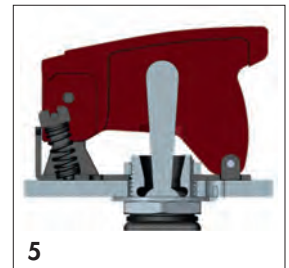

5 Locked in either position