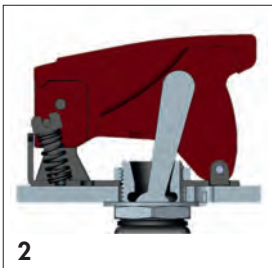

Packaging unit : 40 pieces

MSG series

Rugged switch guards for switch series 12000 - 3500 - 600H - 6000

New!

NUMBER OF POSITIONS

2 2 positions
3 3 positions

SWITCH GUARD TYPE

1 Locked in upper position