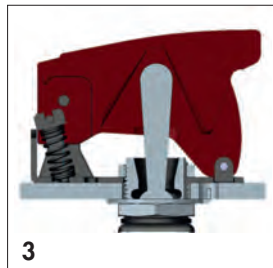

3 Locked in centre position
(3 positions only)