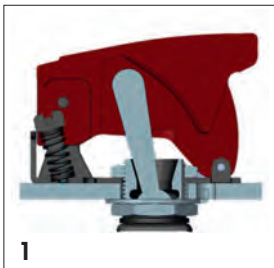

Packaging unit : 40 pieces

MSG series

Rugged switch guards for switch series 12000 - 3500 - 600H - 6000

New!

NUMBER OF POSITIONS

2 2 positions
3 3 positions

SWITCH GUARD TYPE

1 Locked in upper position