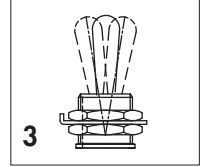

Packaging unit : 40 pieces

MSG series

Rugged switch guards for switch series 12000 - 3500 - 600H - 6000

New!

NUMBER OF POSITIONS

2 2 positions
3 3 positions

SWITCH GUARD TYPE

1 Locked in upper position