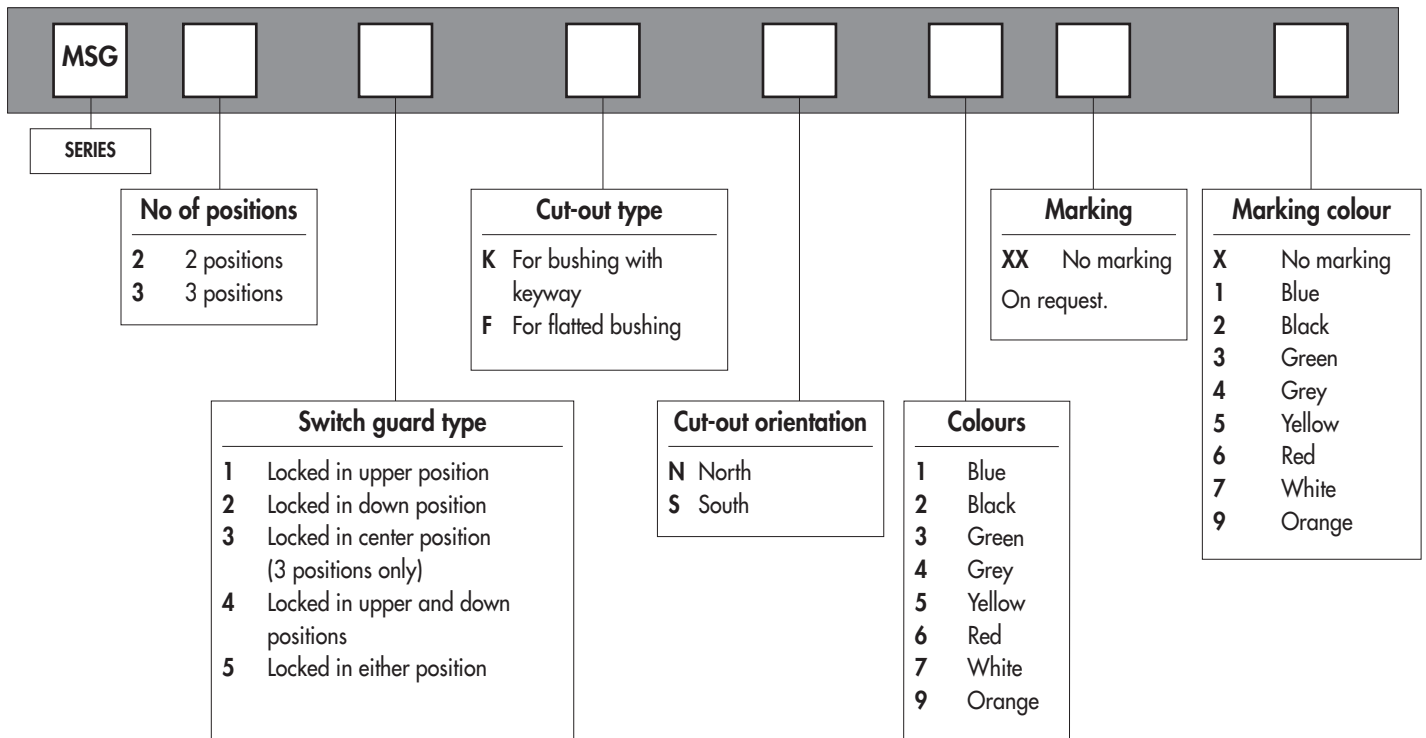

Единый адрес: amn@nt-rt.ru | <http://apem.nt-rt.ru>

MSG series

New!

Rugged switch guards for switch series 12000 - 3500 - 600H - 6000

Overview

Dimensions : first dimensions are in mm while inches are shown as bracketed numbers.