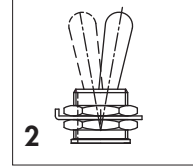

Packaging unit : 40 pieces

MSG series

Rugged switch guards for switch series 12000 - 3500 - 600H - 6000

New!

NUMBER OF POSITIONS

2 2 positions
3 3 positions

SWITCH GUARD TYPE

1 Locked in upper position