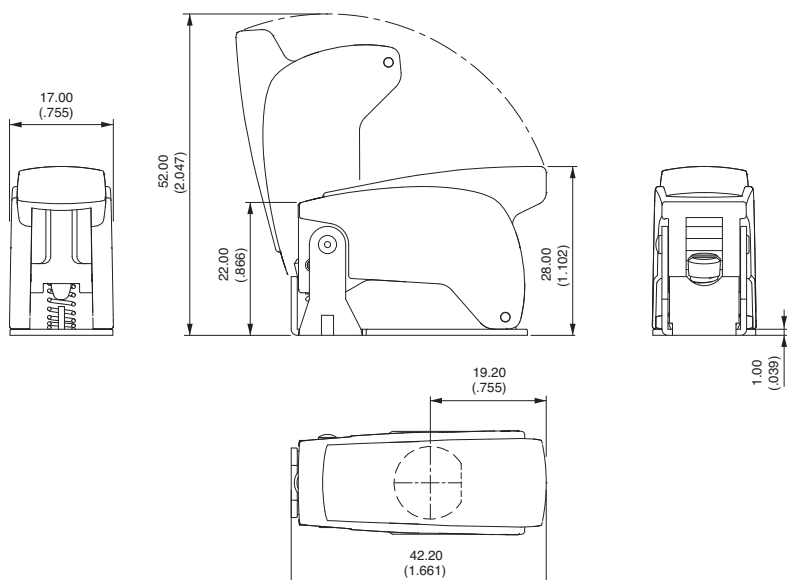

DIMENSIONS

По вопросам продаж и поддержки обращайтесь:

Архангельск (8182)63-90-72
Астана (7172)727-132
Астрахань (8512)99-46-04
Барнаул (3852)73-04-60
Белгород (4722)40-23-64
Брянск (4832)59-03-52
Владивосток (423)249-28-31
Волгоград (844)278-03-48
Вологда (8172)26-41-59
Воронеж (473)204-51-73
Екатеринбург (343)384-55-89

Иваново (4932)77-34-06
Ижевск (3412)26-03-58
Казань (843)206-01-48
Калининград (4012)72-03-81
Калуга (4842)92-23-67
Кемерово (3842)65-04-62
Киров (8332)68-02-04
Краснодар (861)203-40-90
Красноярск (391)204-63-61
Курск (4712)77-13-04
Липецк (4742)52-20-81

Магнитогорск (3519)55-03-13
Москва (495)268-04-70
Мурманск (8152)59-64-93
Набережные Челны (8552)20-53-41
Нижний Новгород (831)429-08-12
Новокузнецк (3843)20-46-81
Новосибирск (383)227-86-73
Омск (3812)21-46-40
Орел (4862)44-53-42
Оренбург (3532)37-68-04
Пенза (8412)22-31-16

Пермь (342)205-81-47
Ростов-на-Дону (863)308-18-15
Рязань (4912)46-61-64
Самара (846)206-03-16
Санкт-Петербург (812)309-46-40
Саратов (845)249-38-78
Севастополь (8692)22-31-93
Симферополь (3652)67-13-56
Смоленск (4812)29-41-54
Сочи (862)225-72-31
Ставрополь (8652)20-65-13

Сургут (3462)77-98-35
Тверь (4822)63-31-35
Томск (3822)98-41-53
Тула (4872)74-02-29
Тюмень (3452)66-21-18
Ульяновск (8422)24-23-59
Уфа (347)229-48-12
Хабаровск (4212)92-98-04
Челябинск (351)202-03-61
Череповец (8202)49-02-64
Ярославль (4852)69-52-93

Единый адрес: amn@nt-rt.ru | <http://apem.nt-rt.ru>