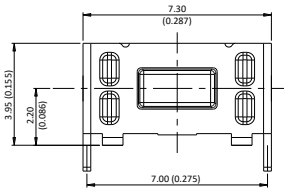

V Vertical
R Right angle

CONTACT M

A Standard

HEIGHT/LENGTH
(SPECIFIED DIMENSIONS)

2A 4.3 mm
2B 5 mm
2S 0.7 mm
2T 1.4 mm

See drawings
for availability

FORCE

2 160 g

See packaging
table for availability

PHAP5-10 series

Tact switches • 3.5 x 6 mm standard package

10R: 2 PIN INLINE - RIGHT ANGLE - THROUGH-HOLE

	Height H
PHAP5-10RA2S	0.70 (0.027)
PHAP5-10RA2T	1.40 (0.055)
PHAP5-10RA2B	5.00 (0.196)

10R: 2 PIN INLINE - RIGHT ANGLE - SURFACE MOUNT

	Height H
PHAP5-10RA2S	0.70 (0.027)
PHAP5-10RA2T	1.40 (0.055)
PHAP5-10RA2B	5.00 (0.196)

10V: 2 PIN INLINE - VERTICAL - THROUGH-HOLE

	Height H
PHAP5-10VA2A	4.3 (0.169)
PHAP5-10VA2B	5.00 (0.196)