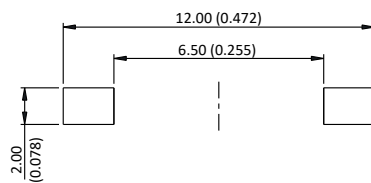

Единый адрес: amn@nt-rt.ru | <http://apem.nt-rt.ru>

PHAP5-10 series

Tact switches • 3.5 x 6 mm standard package

PCB LAYOUT

10R THROUGH-HOLE

10R SURFACE MOUNT

10V THROUGH-HOLE

10V SURFACE MOUNT