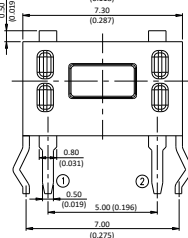

V Vertical
R Right angle

CONTACT M

A Standard

HEIGHT/LENGTH
(SPECIFIED DIMENSIONS)

2A 4.3 mm
2B 5 mm
2S 0.7 mm
2T 1.4 mm

See drawings
for availability

FORCE

2 160 g

See packaging
table for availability

PHAP5-10 series

Tact switches • 3.5 x 6 mm standard package

10R: 2 PIN INLINE - RIGHT ANGLE - THROUGH-HOLE

	Height H
PHAP5-10RA2S	0.70 (0.027)
PHAP5-10RA2T	1.40 (0.055)
PHAP5-10RA2B	5.00 (0.196)

10R: 2 PIN INLINE - RIGHT ANGLE - SURFACE MOUNT

	Height H
PHAP5-10RA2S	0.70 (0.027)
PHAP5-10RA2T	1.40 (0.055)
PHAP5-10RA2B	5.00 (0.196)

10V: 2 PIN INLINE - VERTICAL - THROUGH-HOLE

	Height H
PHAP5-10VA2A	4.3 (0.169)
PHAP5-10VA2B	5.00 (0.196)