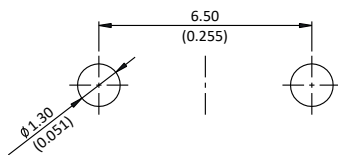

10V THROUGH-HOLE