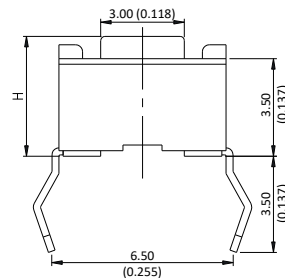

V Vertical
R Right angle

CONTACT M

A Standard

HEIGHT/LENGTH
(SPECIFIED DIMENSIONS)

2A 4.3 mm
2B 5 mm
2S 0.7 mm
2T 1.4 mm

See drawings
for availability

FORCE

2 160 g

See packaging
table for availability

PHAP5-10 series

Tact switches • 3.5 x 6 mm standard package

10R: 2 PIN INLINE - RIGHT ANGLE - THROUGH-HOLE

	Height H
PHAP5-10RA2S	0.70 (0.027)
PHAP5-10RA2T	1.40 (0.055)
PHAP5-10RA2B	5.00 (0.196)

10R: 2 PIN INLINE - RIGHT ANGLE - SURFACE MOUNT

	Height H
PHAP5-10RA2S	0.70 (0.027)
PHAP5-10RA2T	1.40 (0.055)
PHAP5-10RA2B	5.00 (0.196)

10V: 2 PIN INLINE - VERTICAL - THROUGH-HOLE

	Height H
PHAP5-10VA2A	4.3 (0.169)
PHAP5-10VA2B	5.00 (0.196)