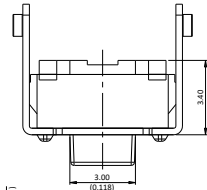

V Vertical
R Right angle

CONTACT M

A Standard

HEIGHT/LENGTH
(SPECIFIED DIMENSIONS)

2A 4.3 mm
2B 5 mm
2S 0.7 mm
2T 1.4 mm

See drawings
for availability

FORCE

2 160 g

See packaging
table for availability

PHAP5-10 series

Tact switches • 3.5 x 6 mm standard package

10R: 2 PIN INLINE - RIGHT ANGLE - THROUGH-HOLE

	Height H
PHAP5-10RA2S	0.70 (0.027)
PHAP5-10RA2T	1.40 (0.055)
PHAP5-10RA2B	5.00 (0.196)

10R: 2 PIN INLINE - RIGHT ANGLE - SURFACE MOUNT

	Height H
PHAP5-10RA2S	0.70 (0.027)
PHAP5-10RA2T	1.40 (0.055)
PHAP5-10RA2B	5.00 (0.196)

10V: 2 PIN INLINE - VERTICAL - THROUGH-HOLE

	Height H
PHAP5-10VA2A	4.3 (0.169)
PHAP5-10VA2B	5.00 (0.196)