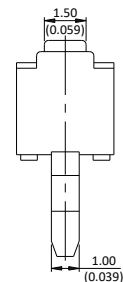

V Vertical
R Right angle

CONTACT M

A Standard

HEIGHT/LENGTH
(SPECIFIED DIMENSIONS)

2A 4.3 mm
2B 5 mm
2S 0.7 mm
2T 1.4 mm

See drawings
for availability

FORCE

2 160 g

See packaging
table for availability

PHAP5-10 series

Tact switches • 3.5 x 6 mm standard package

10R: 2 PIN INLINE - RIGHT ANGLE - THROUGH-HOLE

	Height H
PHAP5-10RA2S	0.70 (0.027)
PHAP5-10RA2T	1.40 (0.055)
PHAP5-10RA2B	5.00 (0.196)

10R: 2 PIN INLINE - RIGHT ANGLE - SURFACE MOUNT

	Height H
PHAP5-10RA2S	0.70 (0.027)
PHAP5-10RA2T	1.40 (0.055)
PHAP5-10RA2B	5.00 (0.196)

10V: 2 PIN INLINE - VERTICAL - THROUGH-HOLE

	Height H
PHAP5-10VA2A	4.3 (0.169)
PHAP5-10VA2B	5.00 (0.196)