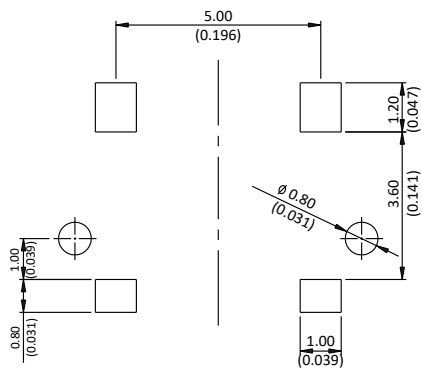

Единый адрес: amn@nt-rt.ru | <http://apem.nt-rt.ru>

PHAP5-10 series

Tact switches • 3.5 x 6 mm standard package

PCB LAYOUT

10R THROUGH-HOLE

10R SURFACE MOUNT

10V THROUGH-HOLE

10V SURFACE MOUNT

V Vertical
R Right angle

CONTACT M

A Standard

HEIGHT/LENGTH
(SPECIFIED DIMENSIONS)

2A 4.3 mm
2B 5 mm
2S 0.7 mm
2T 1.4 mm

See drawings
for availability

FORCE

2 160 g