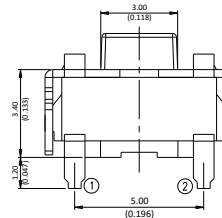

V Vertical
R Right angle

CONTACT M

A Standard

HEIGHT/LENGTH
(SPECIFIED DIMENSIONS)

2A 4.3 mm
2B 5 mm
2S 0.7 mm
2T 1.4 mm

See drawings
for availability

FORCE

2 160 g

See packaging
table for availability

PHAP5-10 series

Tact switches • 3.5 x 6 mm standard package

10R: 2 PIN INLINE - RIGHT ANGLE - THROUGH-HOLE

	Height H
PHAP5-10RA2S	0.70 (0.027)
PHAP5-10RA2T	1.40 (0.055)
PHAP5-10RA2B	5.00 (0.196)

10R: 2 PIN INLINE - RIGHT ANGLE - SURFACE MOUNT

	Height H
PHAP5-10RA2S	0.70 (0.027)
PHAP5-10RA2T	1.40 (0.055)
PHAP5-10RA2B	5.00 (0.196)

10V: 2 PIN INLINE - VERTICAL - THROUGH-HOLE

	Height H
PHAP5-10VA2A	4.3 (0.169)
PHAP5-10VA2B	5.00 (0.196)