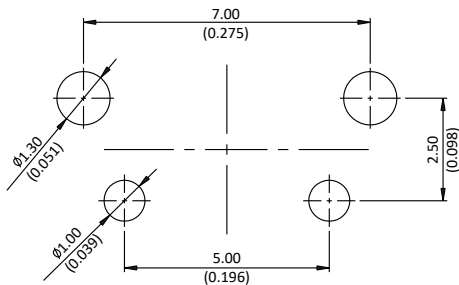

Единый адрес: amn@nt-rt.ru | <http://apem.nt-rt.ru>

PHAP5-10 series

Tact switches • 3.5 x 6 mm standard package

PCB LAYOUT

10R THROUGH-HOLE

10R SURFACE MOUNT

10V THROUGH-HOLE

10V SURFACE MOUNT