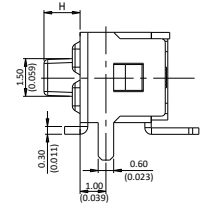

V Vertical
R Right angle

CONTACT M

A Standard

HEIGHT/LENGTH
(SPECIFIED DIMENSIONS)

2A 4.3 mm
2B 5 mm
2S 0.7 mm
2T 1.4 mm

See drawings
for availability

FORCE

2 160 g

See packaging
table for availability

PHAP5-10 series

Tact switches • 3.5 x 6 mm standard package

10R: 2 PIN INLINE - RIGHT ANGLE - THROUGH-HOLE

	Height H
PHAP5-10RA2S	0.70 (0.027)
PHAP5-10RA2T	1.40 (0.055)
PHAP5-10RA2B	5.00 (0.196)

10R: 2 PIN INLINE - RIGHT ANGLE - SURFACE MOUNT

	Height H
PHAP5-10RA2S	0.70 (0.027)
PHAP5-10RA2T	1.40 (0.055)
PHAP5-10RA2B	5.00 (0.196)

10V: 2 PIN INLINE - VERTICAL - THROUGH-HOLE

	Height H
PHAP5-10VA2A	4.3 (0.169)
PHAP5-10VA2B	5.00 (0.196)