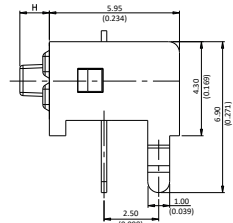

V Vertical
R Right angle

CONTACT M

A Standard

HEIGHT/LENGTH
(SPECIFIED DIMENSIONS)

2A 4.3 mm
2B 5 mm
2S 0.7 mm
2T 1.4 mm

See drawings
for availability

FORCE

2 160 g

See packaging
table for availability

PHAP5-10 series

Tact switches • 3.5 x 6 mm standard package

10R: 2 PIN INLINE - RIGHT ANGLE - THROUGH-HOLE

	Height H
PHAP5-10RA2S	0.70 (0.027)
PHAP5-10RA2T	1.40 (0.055)
PHAP5-10RA2B	5.00 (0.196)

10R: 2 PIN INLINE - RIGHT ANGLE - SURFACE MOUNT

	Height H
PHAP5-10RA2S	0.70 (0.027)
PHAP5-10RA2T	1.40 (0.055)
PHAP5-10RA2B	5.00 (0.196)

10V: 2 PIN INLINE - VERTICAL - THROUGH-HOLE

	Height H
PHAP5-10VA2A	4.3 (0.169)
PHAP5-10VA2B	5.00 (0.196)