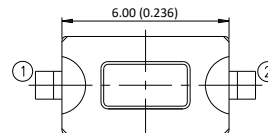

See packaging
table for availability

PHAP5-10 series

Tact switches • 3.5 x 6 mm standard package

10R: 2 PIN INLINE - RIGHT ANGLE - THROUGH-HOLE

	Height H
PHAP5-10RA2S	0.70 (0.027)
PHAP5-10RA2T	1.40 (0.055)
PHAP5-10RA2B	5.00 (0.196)

10R: 2 PIN INLINE - RIGHT ANGLE - SURFACE MOUNT

	Height H
PHAP5-10RA2S	0.70 (0.027)
PHAP5-10RA2T	1.40 (0.055)
PHAP5-10RA2B	5.00 (0.196)

10V: 2 PIN INLINE - VERTICAL - THROUGH-HOLE

	Height H
PHAP5-10VA2A	4.3 (0.169)
PHAP5-10VA2B	5.00 (0.196)