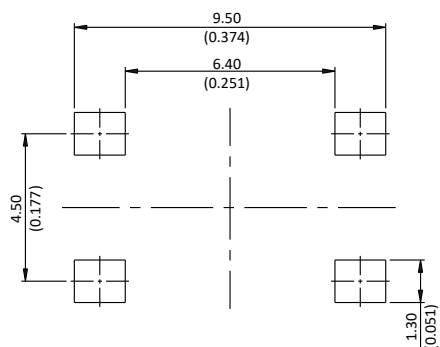

30V SURFACE MOUNT

PACKAGING

PART NUMBER	PACKAGING QUANTITY		
	BAG	TUBE	TAPE AND REEL
PHAP5-30V***T***	1,000 pcs	-	-
PHAP5-30V***S***	-	77 pcs	1,000 pcs
PHAP5-30R***T***	500 pcs	-	-
PHAP5-30R*2A*S***	-	-	500 pcs
PHAP5-30R*2B*S***	-	-	500 pcs
PHAP5-30R*2C*S***	-	-	380 pcs
PHAP5-30R*2D*S***	-	-	380 pcs
PHAP5-30R*2K*S***	-	-	380 pcs