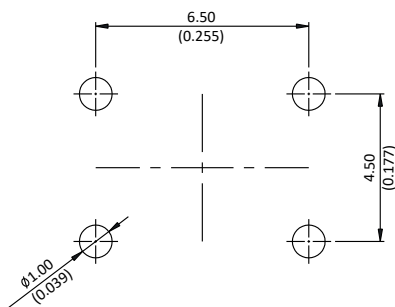

30V THROUGH-HOLE