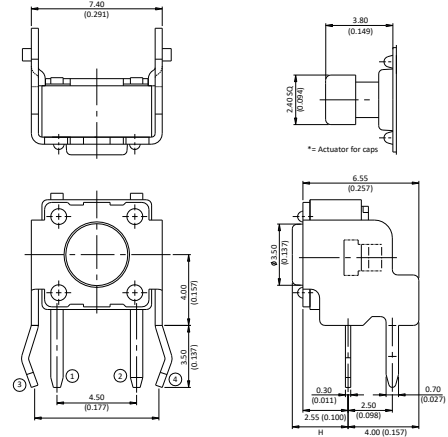

PHAP5-30 series

Tact switches • 6 x 6 mm standard package

30R: 6 X 6 STANDARD - RIGHT ANGLE - THROUGH-HOLE

	Height H
PHAP5-30RA2F	3.15 (0.124)
PHAP5-30RA2G	3.85 (0.151)
PHAP5-30RA2W	5.80 (0.228)
PHAP5-30RA2J	6.15* (0.242)
PHAP5-30RA2H	8.35 (0.328)

*=2.40 (0.094) SQ for caps