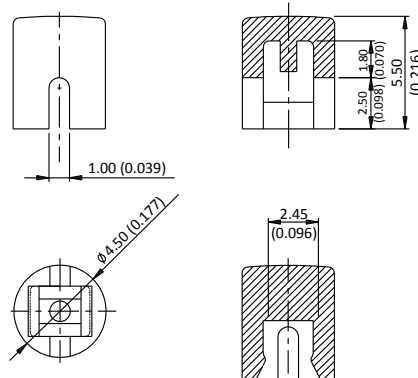

4.5 MM ROUND CAP

По вопросам продаж и поддержки обращайтесь:

Архангельск (8182)63-90-72
Астана (7172)727-132
Астрахань (8512)99-46-04
Барнаул (3852)73-04-60
Белгород (4722)40-23-64
Брянск (4832)59-03-52
Владивосток (423)249-28-31
Волгоград (844)278-03-48
Вологда (8172)26-41-59
Воронеж (473)204-51-73
Екатеринбург (343)384-55-89

Иваново (4932)77-34-06
Ижевск (3412)26-03-58
Казань (843)206-01-48
Калининград (4012)72-03-81
Калуга (4842)92-23-67
Кемерово (3842)65-04-62
Киров (8332)68-02-04
Краснодар (861)203-40-90
Красноярск (391)204-63-61
Курск (4712)77-13-04
Липецк (4742)52-20-81

Магнитогорск (3519)55-03-13
Москва (495)268-04-70
Мурманск (8152)59-64-93
Набережные Челны (8552)20-53-41
Нижний Новгород (831)429-08-12
Новокузнецк (3843)20-46-81
Новосибирск (383)227-86-73
Омск (3812)21-46-40
Орел (4862)44-53-42
Оренбург (3532)37-68-04
Пенза (8412)22-31-16

Пермь (342)205-81-47
Ростов-на-Дону (863)308-18-15
Рязань (4912)46-61-64
Самара (846)206-03-16
Санкт-Петербург (812)309-46-40
Саратов (845)249-38-78
Севастополь (8692)22-31-93
Симферополь (3652)67-13-56
Смоленск (4812)29-41-54
Сочи (862)225-72-31
Ставрополь (8652)20-65-13

Сургут (3462)77-98-35
Тверь (4822)63-31-35
Томск (3822)98-41-53
Тула (4872)74-02-29
Тюмень (3452)66-21-18
Ульяновск (8422)24-23-59
Уфа (347)229-48-12
Хабаровск (4212)92-98-04
Челябинск (351)202-03-61
Череповец (8202)49-02-64
Ярославль (4852)69-52-93

Единый адрес: amn@nt-rt.ru | <http://apem.nt-rt.ru>