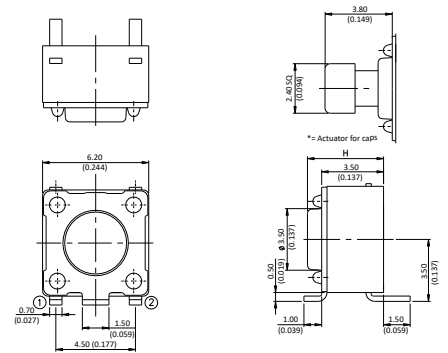

30R: 6 X 6 STANDARD - RIGHT ANGLE - SURFACE MOUNT

	Height H
PHAP5-30RA2A	4.30 (0.169)
PHAP5-30RA2B	5.00 (0.196)
PHAP5-30RA2C	7.00 (0.275)
PHAP5-30RA2D	9.50 (0.374)
PHAP5-30RA2K	7.30* (0.287)

*=2.40 (0.094) SQ for caps