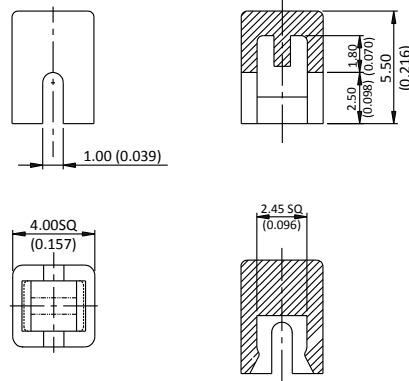

4 MM SQUARE CAP