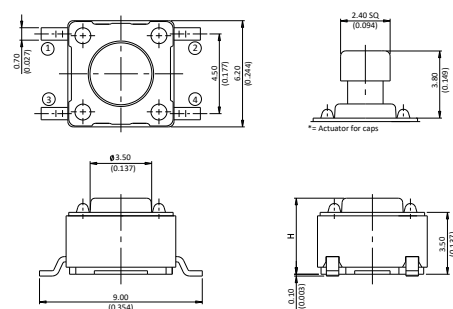

30V: 6 X 6 STANDARD - VERTICAL - SURFACE MOUNT

	Height H
PHAP5-30VA2A	4.30 (0.169)
PHAP5-30VA2B	5.00 (0.196)
PHAP5-30VA2C	7.00 (0.275)
PHAP5-30VA2D	9.50 (0.374)
PHAP5-30VA2K	7.30* (0.287)

*=2.40 (0.094) SQ for caps