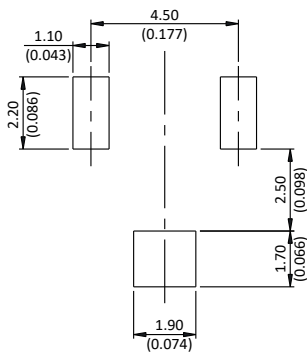

30R SURFACE MOUNT