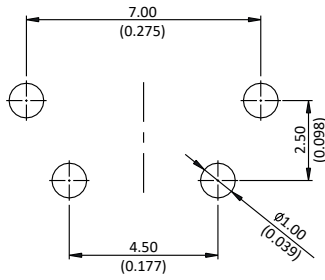

PHAP5-30 series

Tact switches • 6 x 6 mm standard package

PCB LAYOUT

30R THROUGH-HOLE