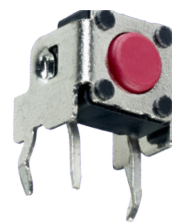

PHAP5-30 series

Tact switches • 6 x 6 mm standard package

DISTINCTIVE FEATURES

Compact size

Positive tactile feed back

Through-hole or SMT

ENVIRONMENTAL SPECIFICATIONS

- Operating Temperature: -25 °C to +70 °C (-13 °F to +158 °F)
- Storage Temperature: -30 °C to +80 °C (-22 °F to +176 °F)