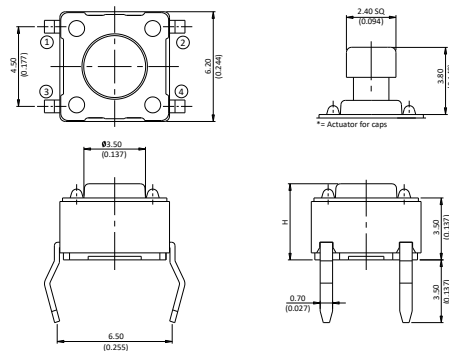

30V: 6 X 6 STANDARD - VERTICAL - THROUGH-HOLE

	Height H
PHAP5-30VA2A	4.30 (0.169)
PHAP5-30VA2B	5.00 (0.196)
PHAP5-30VA2C	7.00 (0.275)
PHAP5-30VA2D	9.50 (0.374)
PHAP5-30VA2K	7.30* (0.287)

*=2.40 (0.094) SQ for caps