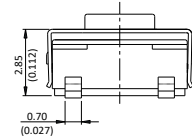

3 Tube

4 Tape and reel

See packaging table for availability

PHAP5-31 series

Tact switches • 6 x 6 mm low profile package

31V: 6 X 6 MM LOW PROFILE - VERTICAL - THROUGH-HOLE

31V: 6 X 6 MM LOW PROFILE - VERTICAL - SURFACE MOUNT