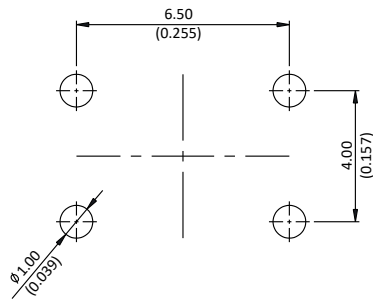

PHAP5-31 series

Tact switches • 6 x 6 mm low profile package

PCB LAYOUT

31V THROUGH-HOLE