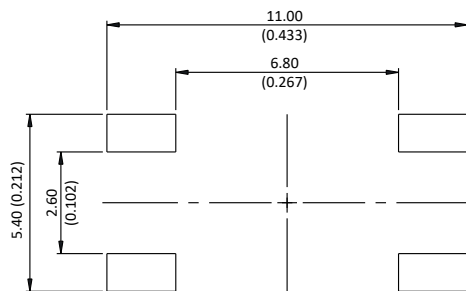

31V SURFACE MOUNT

PACKAGING

PART NUMBER	PACKAGING QUANTITY	
	TUBE	TAPE AND REEL
PHAP5-31V**T***	75 pcs	-
PHAP5-31V**S***	75 pcs	2,000 pcs