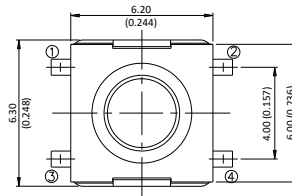

V Vertical

CONTACT M

A Standard

HEIGHT/LENGTH
(SPECIFIED DIMENSIONS)

2N 3.1 mm

FORCE

2 160 g

3 260 g

3 Tube

4 Tape and reel

See packaging table for availability

PHAP5-31 series

Tact switches • 6 x 6 mm low profile package

31V: 6 X 6 MM LOW PROFILE - VERTICAL - THROUGH-HOLE

31V: 6 X 6 MM LOW PROFILE - VERTICAL - SURFACE MOUNT