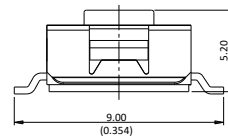

3 Tube

4 Tape and reel

See packaging table for availability

PHAP5-31 series

Tact switches • 6 x 6 mm low profile package

31V: 6 X 6 MM LOW PROFILE - VERTICAL - THROUGH-HOLE

31V: 6 X 6 MM LOW PROFILE - VERTICAL - SURFACE MOUNT