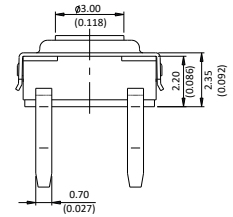

V Vertical

CONTACT M

A Standard

HEIGHT/LENGTH
(SPECIFIED DIMENSIONS)

2N 3.1 mm

FORCE

2 160 g

3 260 g

3 Tube

4 Tape and reel

See packaging table for availability

PHAP5-31 series

Tact switches • 6 x 6 mm low profile package

31V: 6 X 6 MM LOW PROFILE - VERTICAL - THROUGH-HOLE

31V: 6 X 6 MM LOW PROFILE - VERTICAL - SURFACE MOUNT