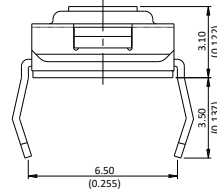

V Vertical

CONTACT M

A Standard

HEIGHT/LENGTH
(SPECIFIED DIMENSIONS)

2N 3.1 mm

FORCE

2 160 g

3 260 g

3 Tube

4 Tape and reel

See packaging table for availability

PHAP5-31 series

Tact switches • 6 x 6 mm low profile package

31V: 6 X 6 MM LOW PROFILE - VERTICAL - THROUGH-HOLE

31V: 6 X 6 MM LOW PROFILE - VERTICAL - SURFACE MOUNT