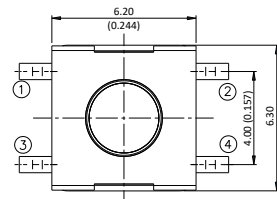

V Vertical

CONTACT M

A Standard

HEIGHT/LENGTH
(SPECIFIED DIMENSIONS)

2N 3.1 mm

FORCE

2 160 g

3 260 g

3 Tube

4 Tape and reel

See packaging table for availability

PHAP5-31 series

Tact switches • 6 x 6 mm low profile package

31V: 6 X 6 MM LOW PROFILE - VERTICAL - THROUGH-HOLE

31V: 6 X 6 MM LOW PROFILE - VERTICAL - SURFACE MOUNT