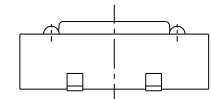

PHAP5-50 series

Tact switches • 12 x 12 mm standard package

50V: 12 X 12 MM - VERTICAL - THROUGH-HOLE

	Height H
PHAP5-50VA2A	4.30 (0.169)
PHAP5-50VA2Q	8.50 (0.334)
PHAP5-30VA2K	7.30* (0.287)

*=3.80 (0.149) SQ for caps

50V: 12 X 12 MM - VERTICAL - SURFACE MOUNT

	Height H
PHAP5-50VA2A	4.30 (0.169)
PHAP5-50VA2Q	8.50 (0.334)
PHAP5-30VA2K	7.30* (0.287)

*=3.80 (0.149) SQ for caps