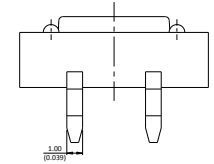

PHAP5-50 series

Tact switches • 12 x 12 mm standard package

50V: 12 X 12 MM - VERTICAL - THROUGH-HOLE

	Height H
PHAP5-50VA2A	4.30 (0.169)
PHAP5-50VA2Q	8.50 (0.334)
PHAP5-30VA2K	7.30* (0.287)

*=3.80 (0.149) SQ for caps

50V: 12 X 12 MM - VERTICAL - SURFACE MOUNT

	Height H
PHAP5-50VA2A	4.30 (0.169)
PHAP5-50VA2Q	8.50 (0.334)
PHAP5-30VA2K	7.30* (0.287)

*=3.80 (0.149) SQ for caps