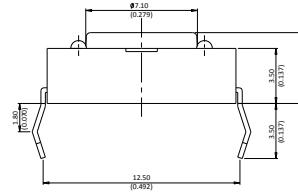

PHAP5-50 series

Tact switches • 12 x 12 mm standard package

50V: 12 X 12 MM - VERTICAL - THROUGH-HOLE

	Height H
PHAP5-50VA2A	4.30 (0.169)
PHAP5-50VA2Q	8.50 (0.334)
PHAP5-30VA2K	7.30* (0.287)

*=3.80 (0.149) SQ for caps

50V: 12 X 12 MM - VERTICAL - SURFACE MOUNT

	Height H
PHAP5-50VA2A	4.30 (0.169)
PHAP5-50VA2Q	8.50 (0.334)
PHAP5-30VA2K	7.30* (0.287)

*=3.80 (0.149) SQ for caps