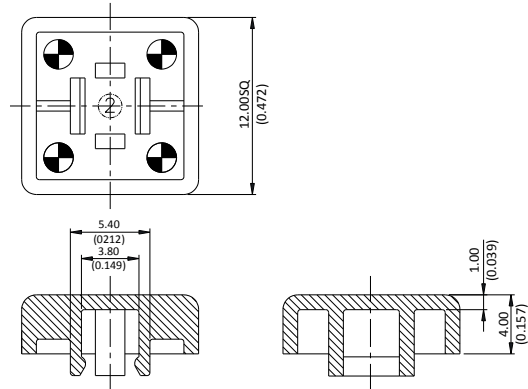

12 MM SQUARE CAP