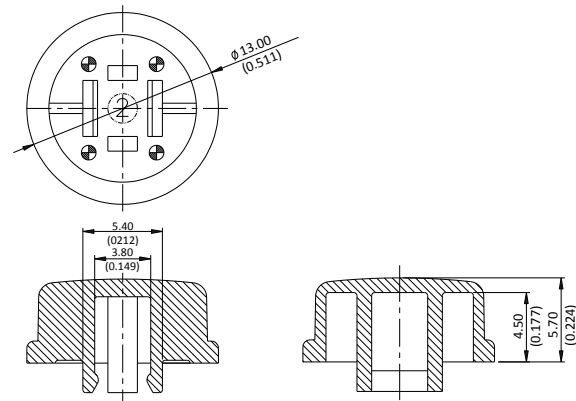

13 MM ROUND CAP

По вопросам продаж и поддержки обращайтесь:

Архангельск (8182)63-90-72
Астана (7172)727-132
Астрахань (8512)99-46-04
Барнаул (3852)73-04-60
Белгород (4722)40-23-64
Брянск (4832)59-03-52
Владивосток (423)249-28-31
Волгоград (844)278-03-48
Вологда (8172)26-41-59
Воронеж (473)204-51-73
Екатеринбург (343)384-55-89

Иваново (4932)77-34-06
Ижевск (3412)26-03-58
Казань (843)206-01-48
Калининград (4012)72-03-81
Калуга (4842)92-23-67
Кемерово (3842)65-04-62
Киров (8332)68-02-04
Краснодар (861)203-40-90
Красноярск (391)204-63-61
Курск (4712)77-13-04
Липецк (4742)52-20-81

Магнитогорск (3519)55-03-13
Москва (495)268-04-70
Мурманск (8152)59-64-93
Набережные Челны (8552)20-53-41
Нижний Новгород (831)429-08-12
Новокузнецк (3843)20-46-81
Новосибирск (383)227-86-73
Омск (3812)21-46-40
Орел (4862)44-53-42
Оренбург (3532)37-68-04
Пенза (8412)22-31-16

Пермь (342)205-81-47
Ростов-на-Дону (863)308-18-15
Рязань (4912)46-61-64
Самара (846)206-03-16
Санкт-Петербург (812)309-46-40
Саратов (845)249-38-78
Севастополь (8692)22-31-93
Симферополь (3652)67-13-56
Смоленск (4812)29-41-54
Сочи (862)225-72-31
Ставрополь (8652)20-65-13

Сургут (3462)77-98-35
Тверь (4822)63-31-35
Томск (3822)98-41-53
Тула (4872)74-02-29
Тюмень (3452)66-21-18
Ульяновск (8422)24-23-59
Уфа (347)229-48-12
Хабаровск (4212)92-98-04
Челябинск (351)202-03-61
Череповец (8202)49-02-64
Ярославль (4852)69-52-93

Единый адрес: amn@nt-rt.ru | <http://apem.nt-rt.ru>