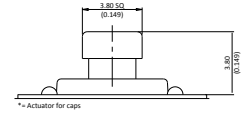

PHAP5-50 series

Tact switches • 12 x 12 mm standard package

50V: 12 X 12 MM - VERTICAL - THROUGH-HOLE

	Height H
PHAP5-50VA2A	4.30 (0.169)
PHAP5-50VA2Q	8.50 (0.334)
PHAP5-30VA2K	7.30* (0.287)

*=3.80 (0.149) SQ for caps

50V: 12 X 12 MM - VERTICAL - SURFACE MOUNT

	Height H
PHAP5-50VA2A	4.30 (0.169)
PHAP5-50VA2Q	8.50 (0.334)
PHAP5-30VA2K	7.30* (0.287)

*=3.80 (0.149) SQ for caps