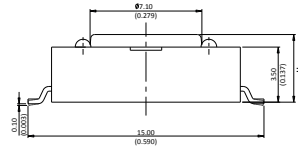

PHAP5-50 series

Tact switches • 12 x 12 mm standard package

50V: 12 X 12 MM - VERTICAL - THROUGH-HOLE

	Height H
PHAP5-50VA2A	4.30 (0.169)
PHAP5-50VA2Q	8.50 (0.334)
PHAP5-30VA2K	7.30* (0.287)

*=3.80 (0.149) SQ for caps

50V: 12 X 12 MM - VERTICAL - SURFACE MOUNT

	Height H
PHAP5-50VA2A	4.30 (0.169)
PHAP5-50VA2Q	8.50 (0.334)
PHAP5-30VA2K	7.30* (0.287)

*=3.80 (0.149) SQ for caps