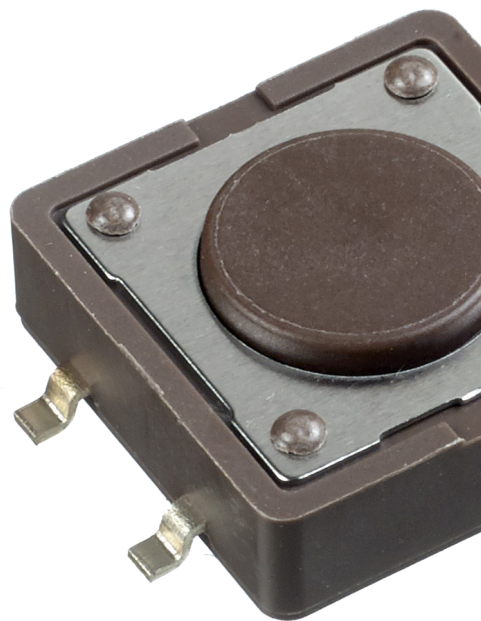

По вопросам продаж и поддержки обращайтесь:

Архангельск (8182)63-90-72
Астана (7172)727-132
Астрахань (8512)99-46-04
Барнаул (3852)73-04-60
Белгород (4722)40-23-64
Брянск (4832)59-03-52
Владивосток (423)249-28-31
Волгоград (844)278-03-48
Вологда (8172)26-41-59
Воронеж (473)204-51-73
Екатеринбург (343)384-55-89

Иваново (4932)77-34-06
Ижевск (3412)26-03-58
Казань (843)206-01-48
Калининград (4012)72-03-81
Калуга (4842)92-23-67
Кемерово (3842)65-04-62
Киров (8332)68-02-04
Краснодар (861)203-40-90
Красноярск (391)204-63-61
Курск (4712)77-13-04
Липецк (4742)52-20-81

Магнитогорск (3519)55-03-13
Москва (495)268-04-70
Мурманск (8152)59-64-93
Набережные Челны (8552)20-53-41
Нижний Новгород (831)429-08-12
Новокузнецк (3843)20-46-81
Новосибирск (383)227-86-73
Омск (3812)21-46-40
Орел (4862)44-53-42
Оренбург (3532)37-68-04
Пенза (8412)22-31-16

Пермь (342)205-81-47
Ростов-на-Дону (863)308-18-15
Рязань (4912)46-61-64
Самара (846)206-03-16
Санкт-Петербург (812)309-46-40
Саратов (845)249-38-78
Севастополь (8692)22-31-93
Симферополь (3652)67-13-56
Смоленск (4812)29-41-54
Сочи (862)225-72-31
Ставрополь (8652)20-65-13

Сургут (3462)77-98-35
Тверь (4822)63-31-35
Томск (3822)98-41-53
Тула (4872)74-02-29
Тюмень (3452)66-21-18
Ульяновск (8422)24-23-59
Уфа (347)229-48-12
Хабаровск (4212)92-98-04
Челябинск (351)202-03-61
Череповец (8202)49-02-64
Ярославль (4852)69-52-93

Единый адрес: amn@nt-rt.ru | <http://apem.nt-rt.ru>