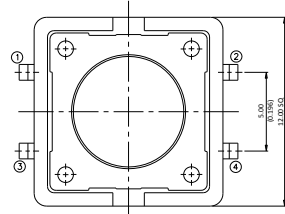

PHAP5-50 series

Tact switches • 12 x 12 mm standard package

50V: 12 X 12 MM - VERTICAL - THROUGH-HOLE

	Height H
PHAP5-50VA2A	4.30 (0.169)
PHAP5-50VA2Q	8.50 (0.334)
PHAP5-30VA2K	7.30* (0.287)

*=3.80 (0.149) SQ for caps

50V: 12 X 12 MM - VERTICAL - SURFACE MOUNT

	Height H
PHAP5-50VA2A	4.30 (0.169)
PHAP5-50VA2Q	8.50 (0.334)
PHAP5-30VA2K	7.30* (0.287)

*=3.80 (0.149) SQ for caps