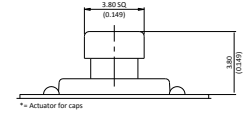

PHAP5-50 series

Tact switches • 12 x 12 mm standard package

50V: 12 X 12 MM - VERTICAL - THROUGH-HOLE

	Height H
PHAP5-50VA2A	4.30 (0.169)
PHAP5-50VA2Q	8.50 (0.334)
PHAP5-30VA2K	7.30* (0.287)

*=3.80 (0.149) SQ for caps

50V: 12 X 12 MM - VERTICAL - SURFACE MOUNT

	Height H
PHAP5-50VA2A	4.30 (0.169)
PHAP5-50VA2Q	8.50 (0.334)
PHAP5-30VA2K	7.30* (0.287)

*=3.80 (0.149) SQ for caps