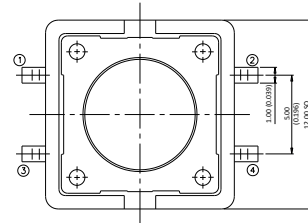

PHAP5-50 series

Tact switches • 12 x 12 mm standard package

50V: 12 X 12 MM - VERTICAL - THROUGH-HOLE

	Height H
PHAP5-50VA2A	4.30 (0.169)
PHAP5-50VA2Q	8.50 (0.334)
PHAP5-30VA2K	7.30* (0.287)

*=3.80 (0.149) SQ for caps

50V: 12 X 12 MM - VERTICAL - SURFACE MOUNT

	Height H
PHAP5-50VA2A	4.30 (0.169)
PHAP5-50VA2Q	8.50 (0.334)
PHAP5-30VA2K	7.30* (0.287)

*=3.80 (0.149) SQ for caps